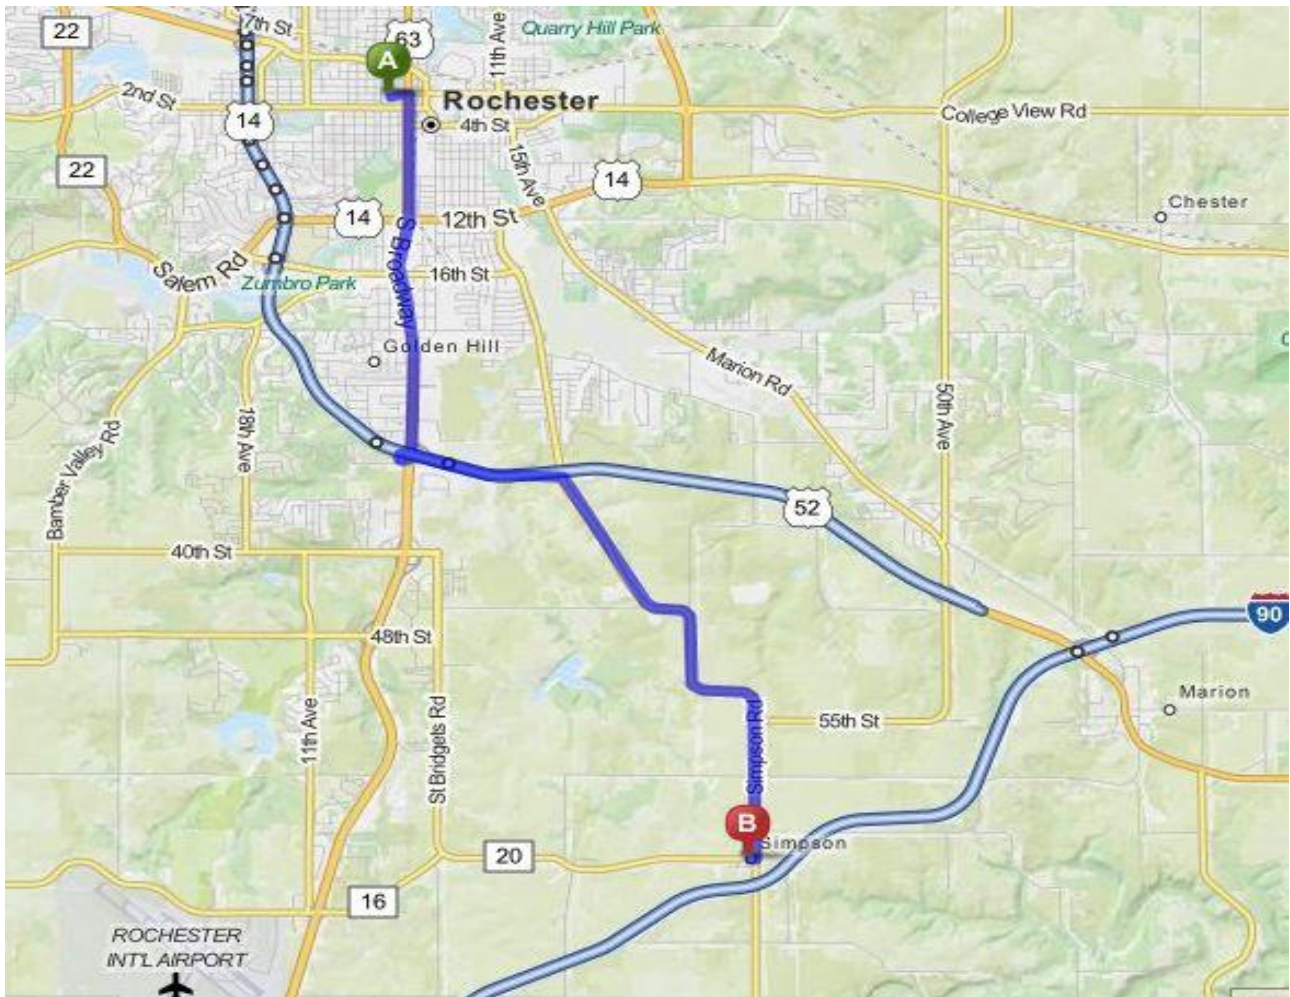

## Driving Directions – Kayler Grand Hotel to St Bridget’s Cemetery, Simpson, MN

-----  
A) on map is starting point at The Kahler Grand Hotel, 20 2nd Ave SW, Rochester, MN  
-----

1. Start out going north on 2nd Ave SW toward W Center St (go 0.01 miles)
2. Turn right onto W Center St (go 0.14 miles)
3. Take the 2nd right onto S Broadway/US-63 S (go 3.24 miles)
4. Merge onto US-52 S toward Preston (go 1.18 miles)
5. Take the CR-1 exit toward 11th Ave SE (go 0.33 miles)
6. Turn right onto Simpson Rd SE (go 4.29 miles)
7. Turn right onto CR-16.  
- CR-16 is 0.2 miles past 65th St SE (go about 2.5 miles)
8. St Bridget’s Catholic Church and Saint Bridget’s Cemetery are on the right

-----  
B) on map is Simpson, MN  
-----

>> TOTAL ESTIMATED TIME: 14 minutes | DISTANCE: 9.22 miles